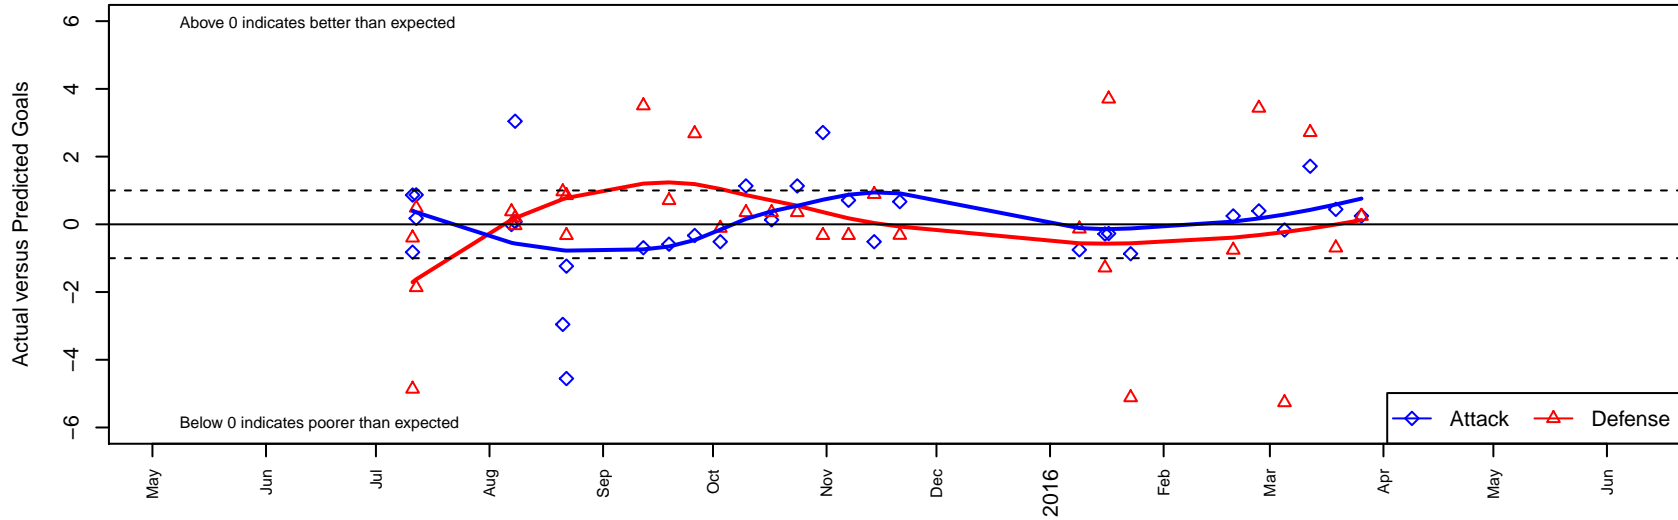

South Tacoma United Xolos B02

Tacoma United FC
 Tacoma, WA
 B02 total strength=396
 attack=0.37 defense=0.17
 fall league = SSUL B02 Div 2
 spr league = Spr NPSL Div 2 U13

alt names used:
 South Tacoma United Xolos – BU13
 South Tacoma United Xolos – BU13
 STU Xolos

Venues played:
 2015 Gunners Invitational U12 Silver
 2015 River Jam Samba U12
 2015 Xtreme Cup BU12 Silver
 2015 SSUL B02 Div 2
 2015 Founders Cup B02
 2015 Spr NPSL Division 2 U13

South Tacoma United Xolos B02
 Dots are actual minus expected GF (blue circles) and GA (red triangles).
 Blue line is smoothed change in attack strength. Red is smoothed change in defense strength.

**attack and defense variance (black dot)
relative to other teams
and top 10 in region**

**attack and defense rating
relative to others at age
and all opponents in last 13 months**

Performance relative to 13 month average