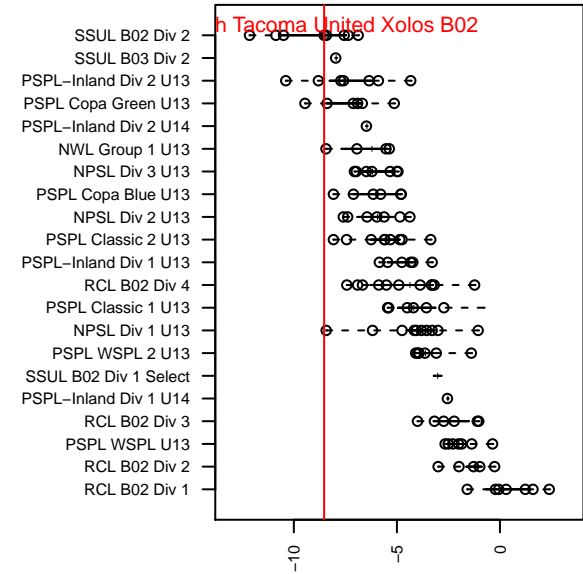

South Tacoma United Xolos B02

Tacoma United FC
 Tacoma, WA
 B02 total strength=396
 attack=0.37 defense=0.17
 fall league = SSUL B02 Div 2
 spr league = Spr NPSL Div 2 U13

alt names used:
 South Tacoma United Xolos – BU13
 South Tacoma United Xolos – BU13
 STU Xolos

Venues played:
 2015 Gunners Invitational U12 Silver
 2015 River Jam Samba U12
 2015 Xtreme Cup BU12 Silver
 2015 SSUL B02 Div 2
 2015 Founders Cup B02
 2015 Spr NPSL Division 2 U13

South Tacoma United Xolos B02
 Dots are actual minus expected GF (blue circles) and GA (red triangles).
 Blue line is smoothed change in attack strength. Red is smoothed change in defense strength.

**attack and defense variance (black dot)
relative to other teams
and top 10 in region**

**attack and defense rating
relative to others at age
and all opponents in last 13 months**

Performance relative to 13 month average