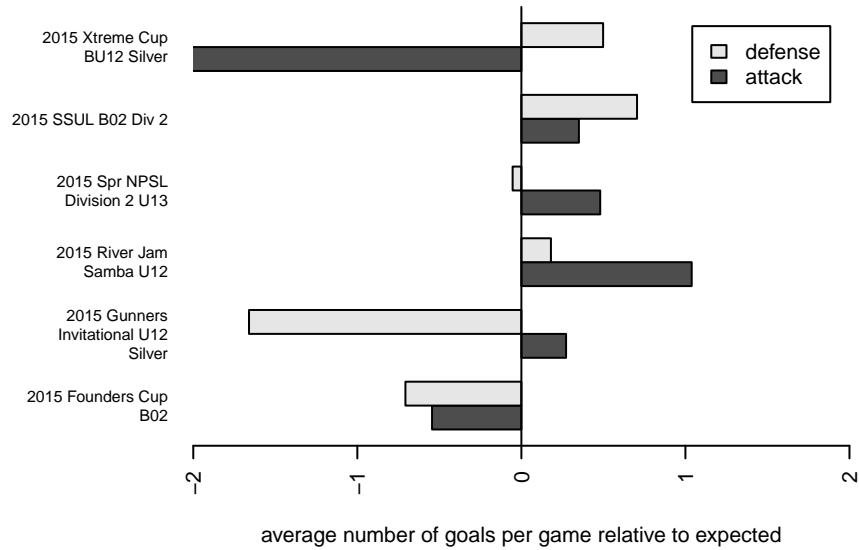

South Tacoma United Xolos B02

Tacoma United FC
 Tacoma, WA
 B02 total strength=396
 attack=0.37 defense=0.17
 fall league = SSUL B02 Div 2
 spr league = Spr NPSL Div 2 U13

alt names used:
 South Tacoma United Xolos – BU13
 South Tacoma United Xolos – BU13
 STU Xolos

Venues played:
 2015 Gunners Invitational U12 Silver
 2015 River Jam Samba U12
 2015 Xtreme Cup BU12 Silver
 2015 SSUL B02 Div 2
 2015 Founders Cup B02
 2015 Spr NPSL Division 2 U13

South Tacoma United Xolos B02
 Dots are actual minus expected GF (blue circles) and GA (red triangles).
 Blue line is smoothed change in attack strength. Red is smoothed change in defense strength.

**attack and defense variance (black dot)
relative to other teams
and top 10 in region**

**attack and defense rating
relative to others at age
and all opponents in last 13 months**

Performance relative to 13 month average