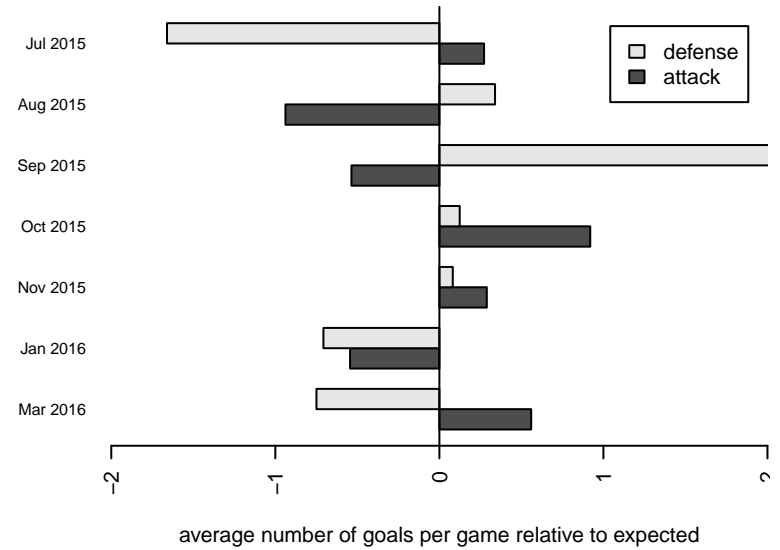

Performance relative to 13 month average